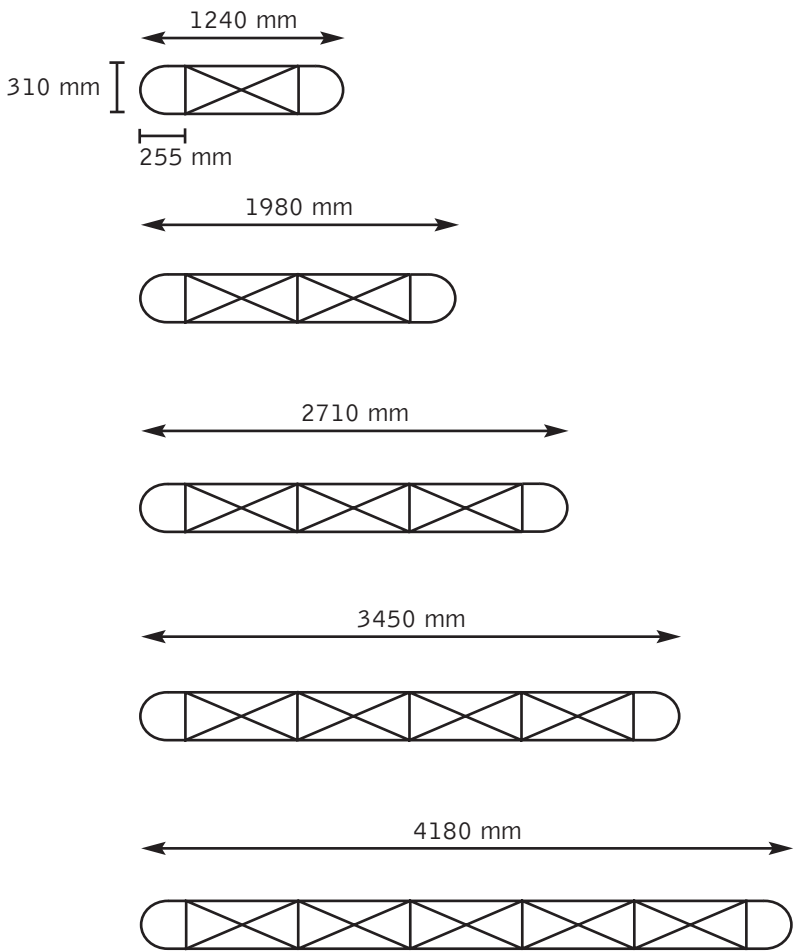

specifications

Network - Foot-prints

Inner radius 1770 mm
Outer radius 2080 mm

255 mm