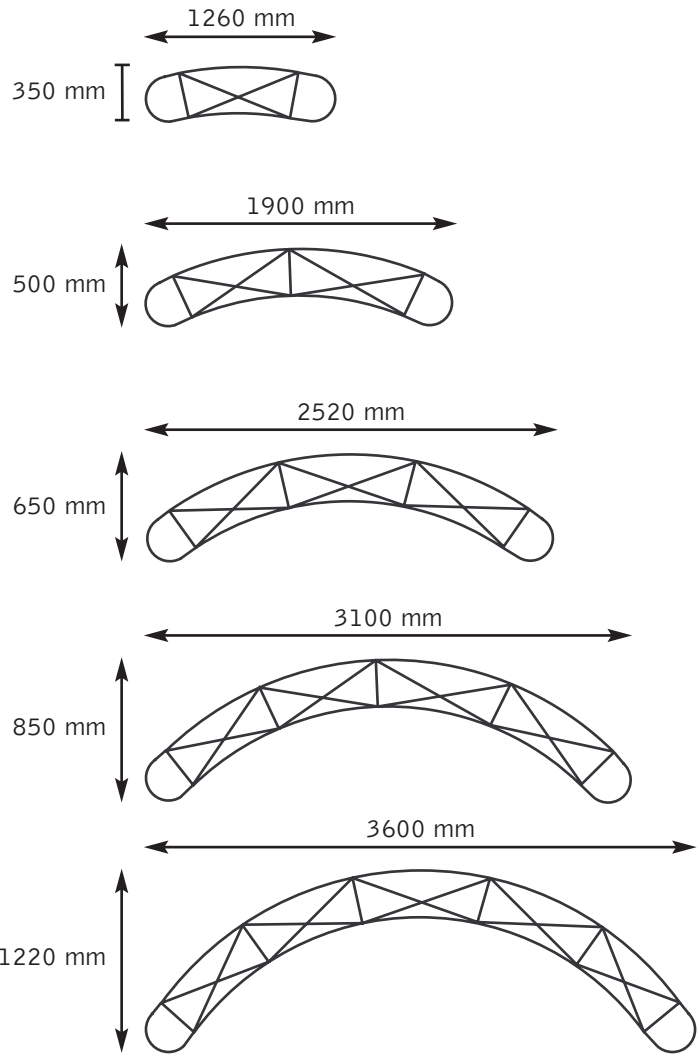

specifications

Network - Foot-prints

Inner radius 1770 mm
Outer radius 2080 mm

255 mm